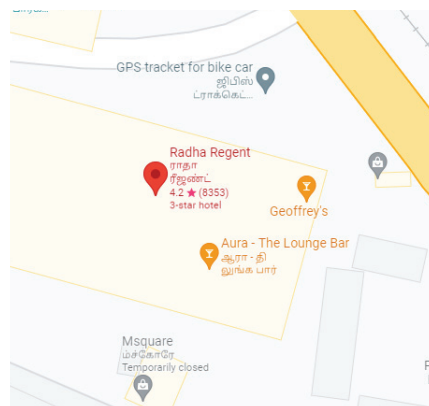

All accommodations offer

Wireless internet access.

LCD Television with wide selection of channels.

Double glazed windows.

Spacious work desk.

Individually controlled air conditioning.

Tea and coffee making facilities.

In-room safe.

In-room hair dryer.

Minibar.

Iron and ironing board.

Complimentary bathroom amenities.

Complimentary newspapers (upon request).

Crib upon request.

Global direct dial telephones.

RECREATIONAL FACILITIES

Onsite fitness centre open 24 hours.

MEETING AND EVENT SPACES

6,826 sq. feet / 635 sq. meter of flexible event spaces. Includes 6 conference and meeting rooms.

SERVICE AND FACILITIES

Dry cleaning and laundry.

24 hrs in-room dining.

Travel desk service.

Doctor on call.

Currency exchange.

RESTAURANT AND BARS

The Lobby Cafe - Multi-cuisine coffee shop popular for lavish Lunch and Dinner buffets. Located on the lobby level.

The Oriental Blossom - A fine dining Chinese cuisine restaurant specializing in Szechwan Cuisine. Open for dinner and lunch throughout the week, Located on the lobby level.

Geoffrey's, The Pub - The creator of the quintessential pub culture in Chennai, with a décor that blends British and American styles to create a contemporary and trendy look. Located on the lower lobby level.

Aura, The Lounge Bar - An ideal lounge for both business and pleasure, serving a wide selection of spirits along with finger foods and bar bites.

LOCATION

Airport
14kms / 8.6miles

Chennai Central Station
11kms / 6.8miles

Koyembedu Bus Terminal
1.5kms / .93miles

Chennai Trade Centre
8.8kms / 5.4miles

Arumbakkam Metro Station
500mts / .32miles